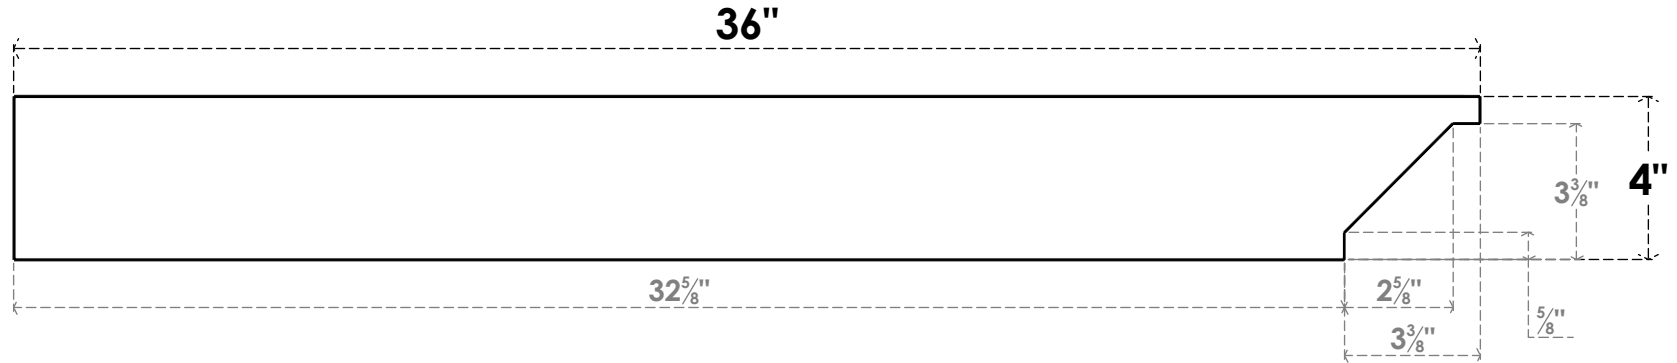

# ITEM NUMBER: RFTURO040X04000X36000X004BUR00RCPR

4"W X 4"H X 36"L TIMBERTHANE ROUGH CEDAR BURLINGTON FAUX WOOD OPEN RAFTER TAIL, 4"L END, PRIMED TAN

## SIDE PROFILE