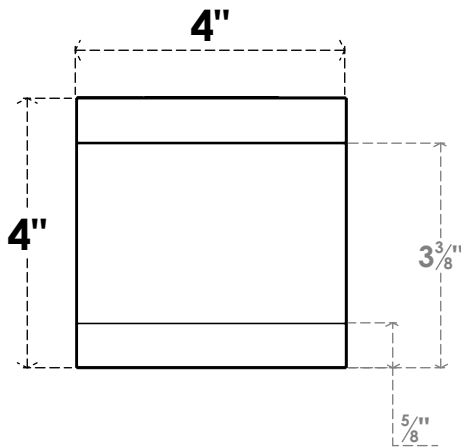

# ITEM NUMBER: RFTURO040X04000X36000X004BUR00RCPR

4"W X 4"H X 36"L TIMBERTHANE ROUGH CEDAR BURLINGTON FAUX WOOD OPEN RAFTER TAIL, 4"L END, PRIMED TAN

## SIDE PROFILE